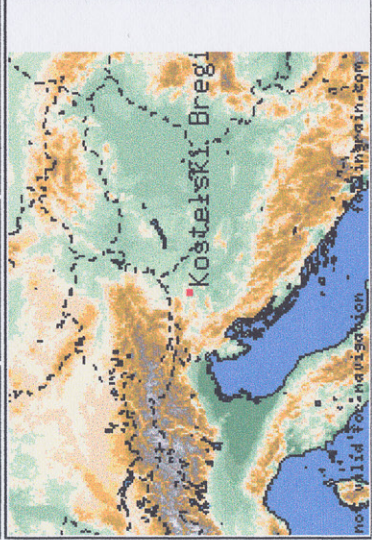

83.1 nm east and west of *Kostelski Bregi*. Mercator projection.

4.0X In	2.0X In	1.4X In	1.4X Out	2.0X Out	4.0X Out