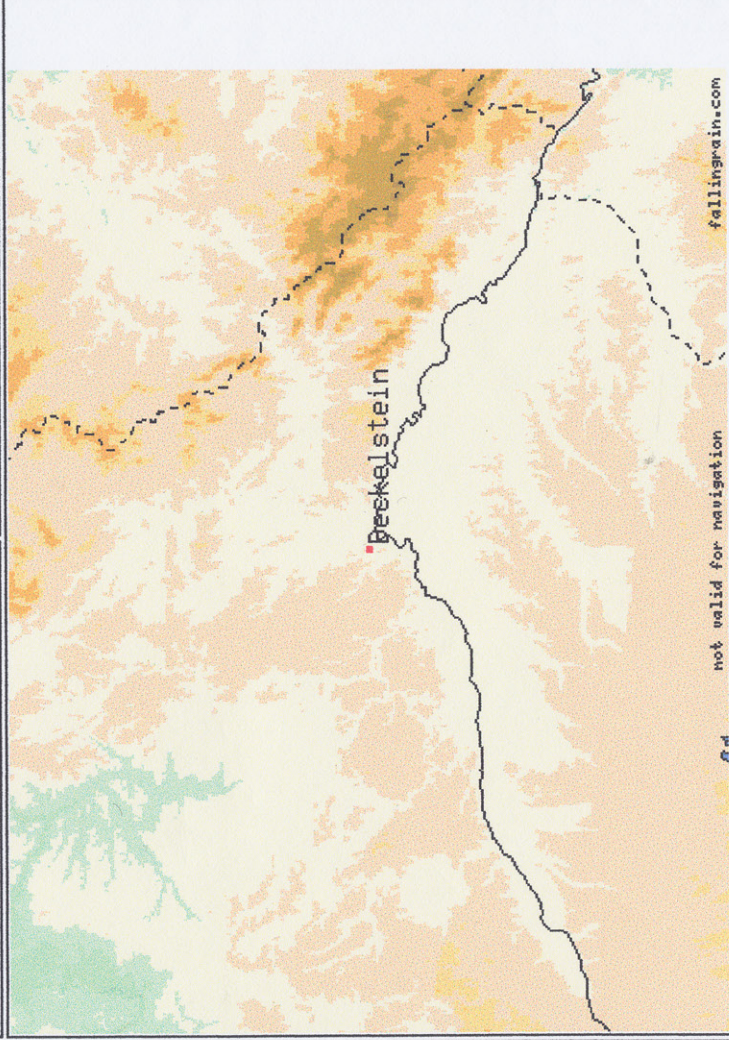

93152

Deckelstein, Germany Page

Latitude	49.0500	Longitude	11.9833	Altitude (feet)	1332
Lat (DMS)	49° 2' 60N	Long (DMS)	11° 58' 60E	Altitude (meters)	405

Weather

[Weather Underground](#) for Straubing (26 nm SE)

AVN based WAPF forecast for Deckelstein. Not valid for navigation.

Time	Cloud Cover	Altimeter	Rain or Snow	Winds & Temperature
				Surface (1184')

Airport Links

ICAO	IATA	Name
EDDM	MUC	MUNCHEN (42 nm S)
EDMA	AGB	AUGSBURG (56 nm SW)

[Google links for Deckelstein](#) [Google links for Deckelstein, Germany](#)