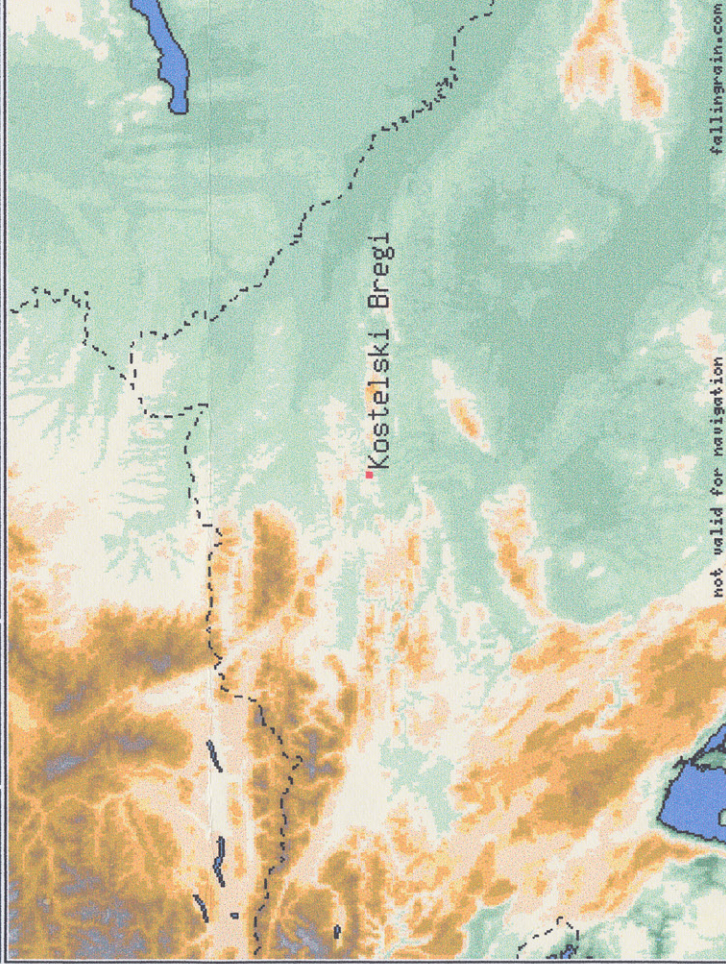

116.3 nm east and west of Wad al Maʿak. Mercator projection.

4.0X In	2.0X In	1.4X In	1.4X Out	2.0X Out	4.0X Out

For custom maps [click here](#).

Kostelski Bregi, Croatia Page

Latitude	46.2000	Longitude	15.7500	Altitude (feet)	1328
Lat (DMS)	46° 12' 0N	Long (DMS)	15° 45' 0E	Altitude (meters)	404

Weather

[Weather Underground](#) for Maribor / Slivnica (16 nm N)

AVN based WAPF forecast for Kostelski%20Bregi. Not valid for navigation.

Time	Cloud Cover	Altimeter	Rain or Snow	Winds & Temperature	
				Surface (1771')	

Airport Links

ICAO	IATA	Name
LDZA	ZAG	ZAGREB (30 nm SE)
LDRI	RJK	RJEKA (76 nm SW)
LJMB	MBX	MARIBOR (16 nm N)

83.1 nm east and west of *Kostelski Bregi*. Mercator projection.

4.0X In	2.0X In	1.4X In	1.4X Out	2.0X Out	4.0X Out
----------------	----------------	----------------	-----------------	-----------------	-----------------